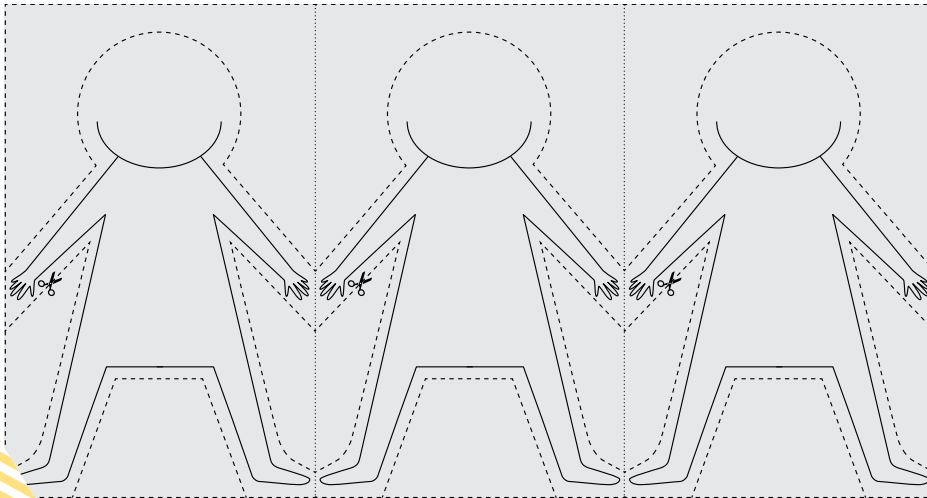

THE 2021[®]
**BIG
DRAW
FESTIVAL**

MAC

Museum of Art and Culture
Lake Macquarie ▲ yapang

ARTSPACE at home

WHAT IS THE BIG DRAW FESTIVAL?

A worldwide celebration of drawing! It promotes the universal language of drawing as a tool for learning, expression, and invention.

This year the theme is: *Make the Change.*

PAPER PEOPLE PLEDGE FOR THE PLANET

THIS PROJECT:

To support BIG DRAW 21, we are making a community art installation at Museum of Art and Culture Lake Macquarie (MAC) and you are invited to help make it grow.

PROJECT AIMS:

Encourage everyone to commit to making one positive change in their daily lives to help protect the planet and strengthen our community.

PROJECT OUTCOME:

Positive change and a creative display of community spirit. The joined 'Paper People' chain will go on display in November.

- Scissors
- Pens, pencils, textas or any other markers or craft materials
- IMAGINATION

INSTRUCTIONS

- 1 Draw yourself with friends or family on the paper people template.
- 2 Make a pledge that is kind to people or the planet and write it on the back.
- 3 Cut and fold your paper people along the dotted lines and be part of an art installation.
- 4 Drop off or send your paper people to any Lake Mac Library or MAC, Museum of Art and Culture (when open to public) by end of November.
- 5 If you can't send or drop off your artwork, send us digital photos of you and your work to:
actoutreach@lakemac.nsw.gov.au
Share: #lakemacbigdraw